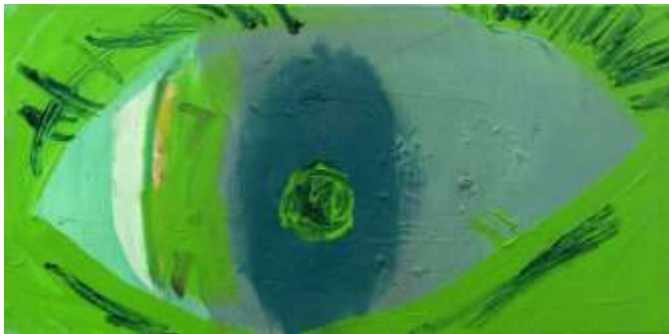

3.

Aneta Kajzer

Ohne Titel

2017

(oil and acrylics on
canvas)

(80 x 40 cm / 31.5 x

16.75 inches)

© the artist