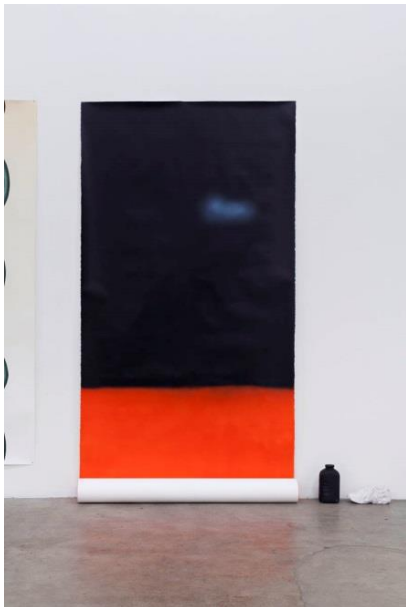

Photo: SIC

2.

Maija Luutonen

Rednose Barista, Detail
2016

Acrylic on paper
Sculpture epoxide resin and silicone

Installation view, Maija Luutonen: *Soon*
19.11.-18.12.2016, SIC, Helsinki

Photo: SIC

3.

Maija Luutonen

Weights, Calories, Two Weeks
2016

320 x 140 cm
Acrylic on paper
Sculpture epoxide resin and silicone

Installation view, Maija Luutonen: *Soon*
19.11.-18.12.2016, SIC, Helsinki

Photo: SIC

4.

Maija Luutonen